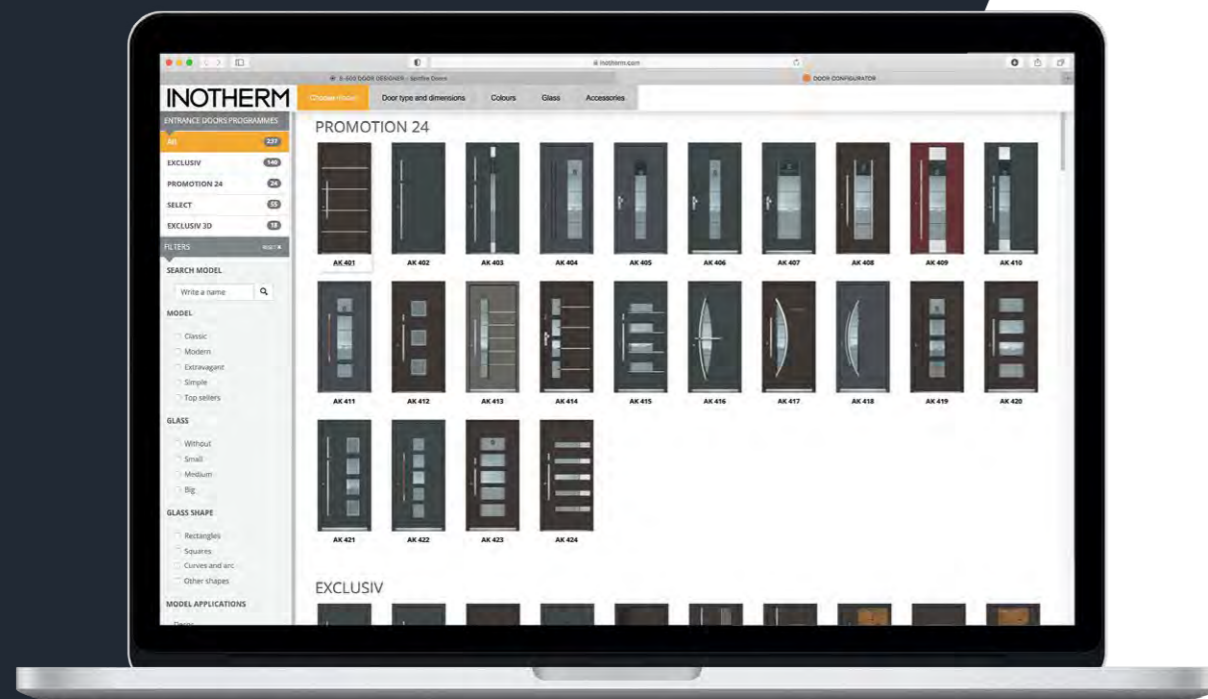

# CREATE YOUR UNIQUE DOOR

Our easy to use door configurator allows you to create your perfect door.

Easily choose from hundreds of colours and finishes, from subtle glass designs to a choice of handles with built-in LED's, plus highly secure locking systems. If you fancy adding a touch of glamour, why not decorate your door with Swarovski crystals or place them within the glass units? And for the ultimate door, which will make accessing your door easier and your friends jealous, specify electronic locking/unlocking with our state-of-the-art biometric fingerprint reader.

## BIOMETRIC ENTRY SYSTEMS

Our biometric fingerprint opening systems are secure, flexible and totally reliable and are programmed via your mobile phone using a new InoSmart App. No more fumbling for keys or letting the kids in after their late night antics. Most of the doors we sell have fingerprint readers discreetly embedded in the external pull bar handle.