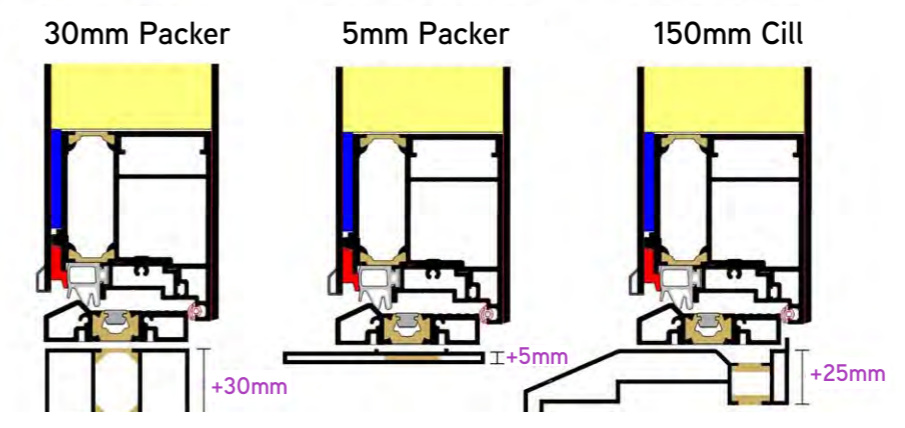

SPECIFICATION

Patented Design, Guaranteed Security, Excellent Weather Resistance and Amazing Thermal Values.