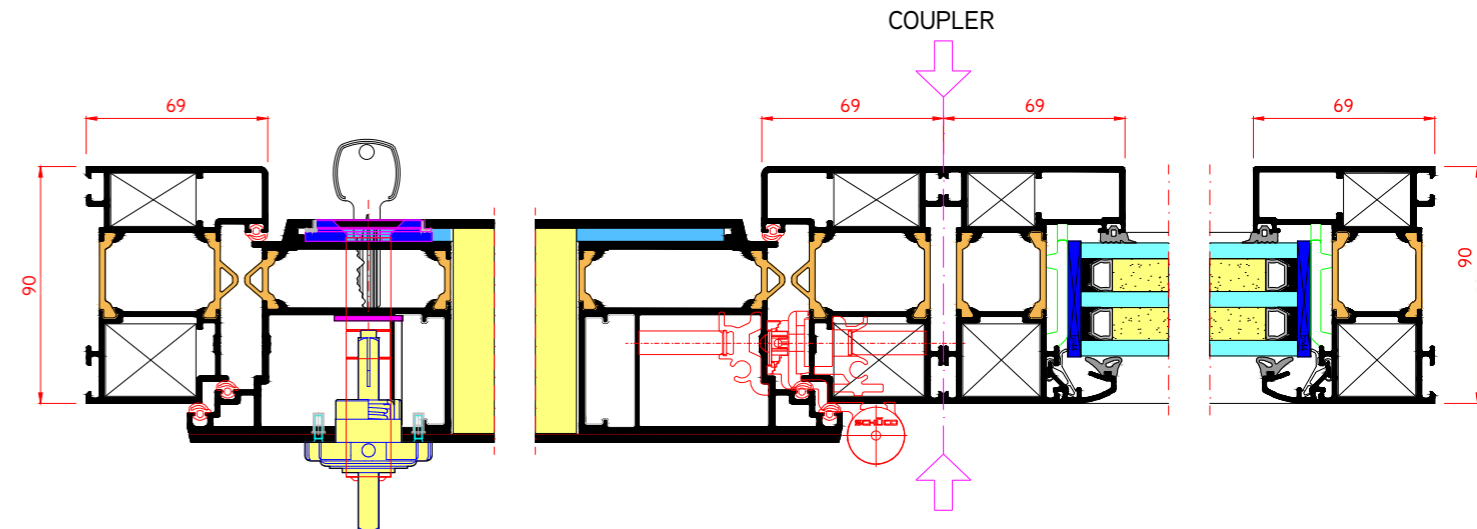

SPECIFICATION

Patented Design, Guaranteed Security, Excellent Weather Resistance and Amazing Thermal Values.