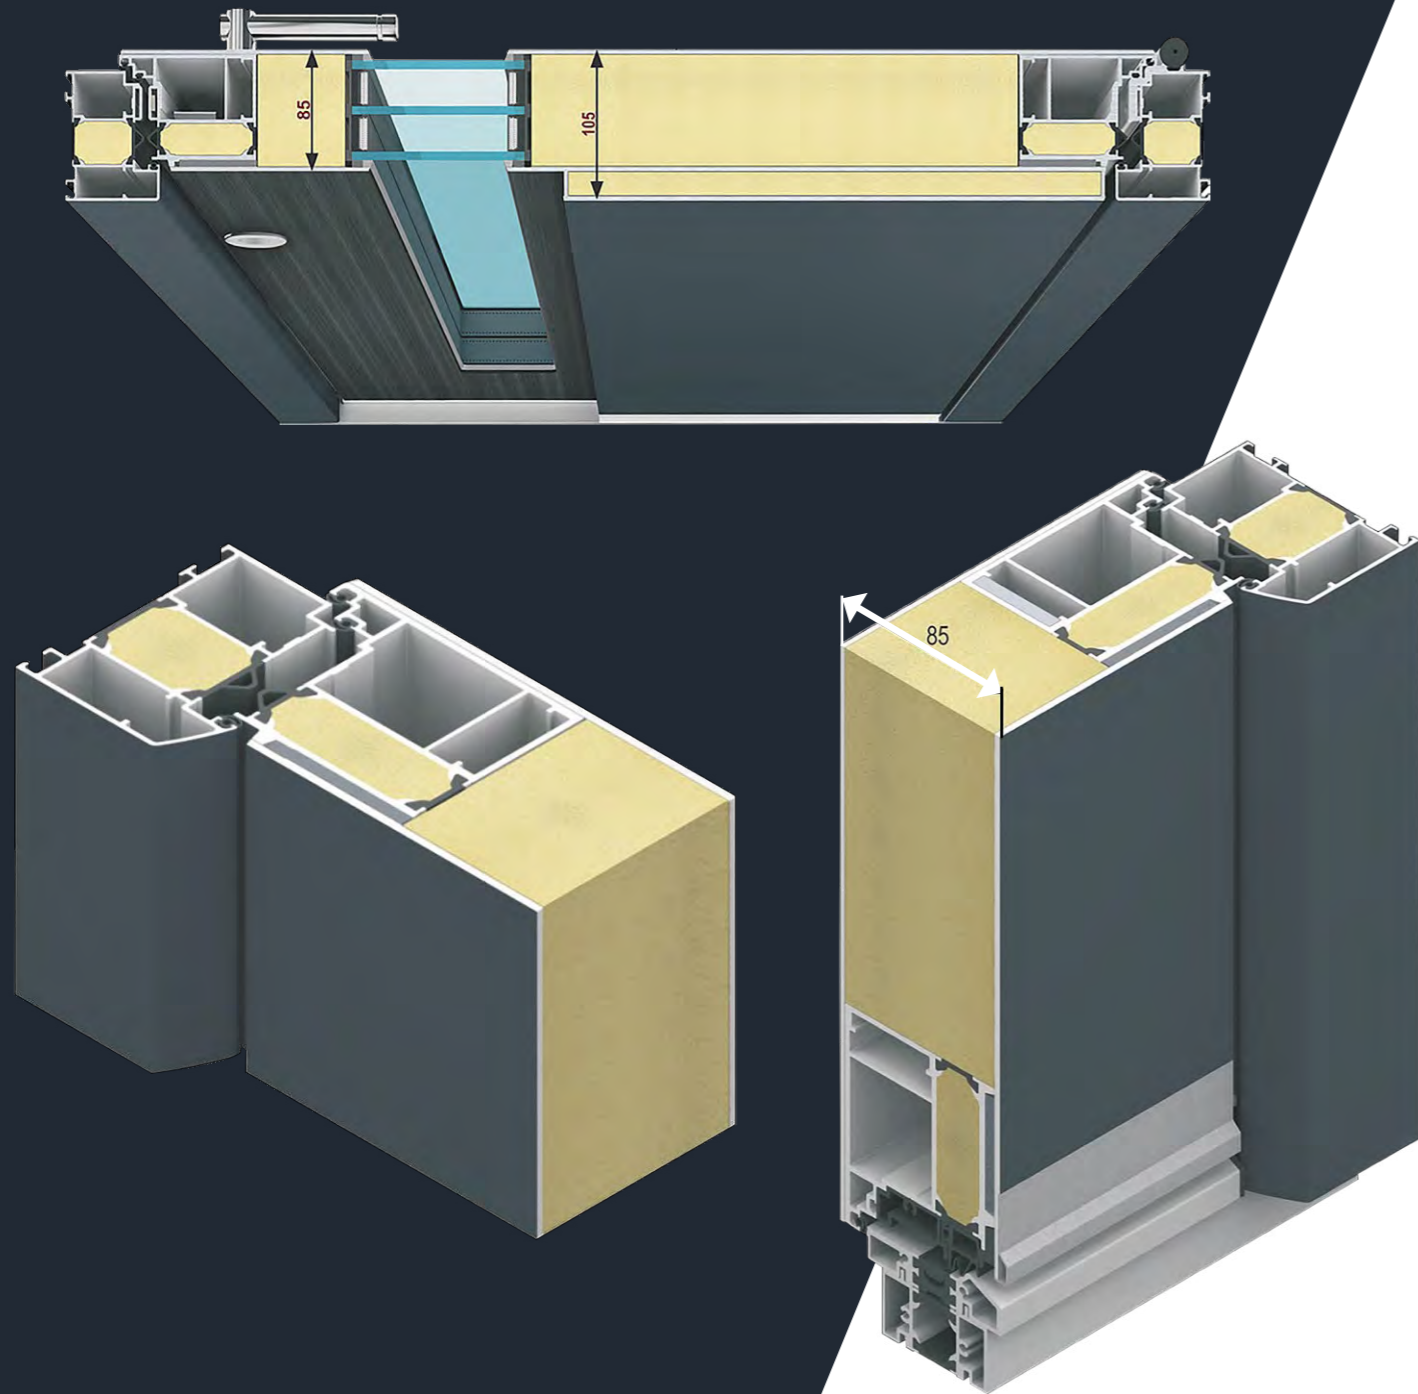

SPECIFICATION

Patented Design, Guaranteed Security, Excellent Weather Resistance and Amazing Thermal Values.