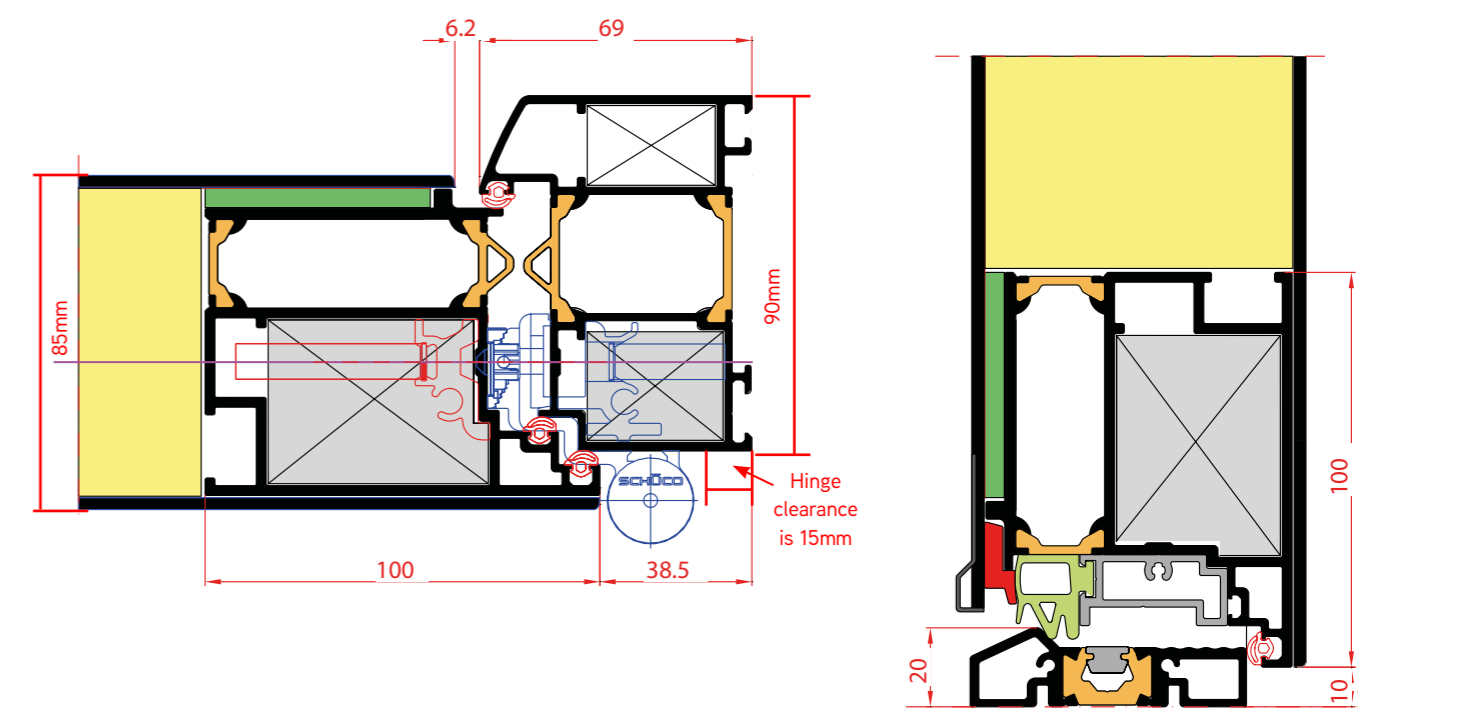

SPECIFICATION

Patented Design, Guaranteed Security, Excellent Weather Resistance and Amazing Thermal Values.