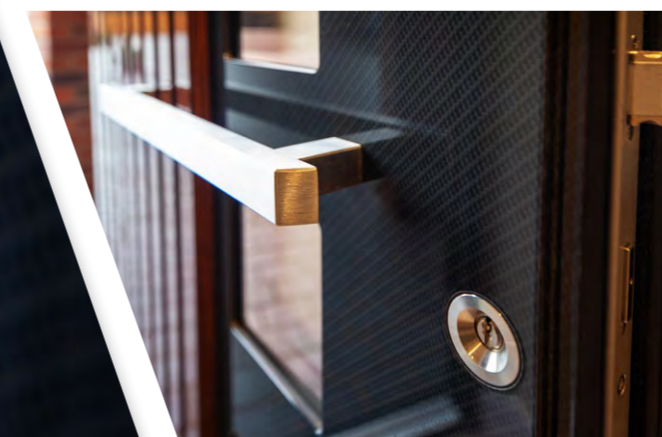

"Spitfire Doors are the best entrance doors I have seen in over 30 years."
Darren in Culcheth