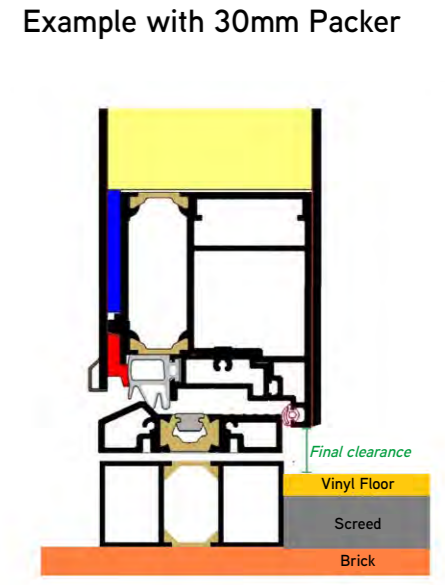

SPECIFICATION

Patented Design, Guaranteed Security, Excellent Weather Resistance and Amazing Thermal Values.